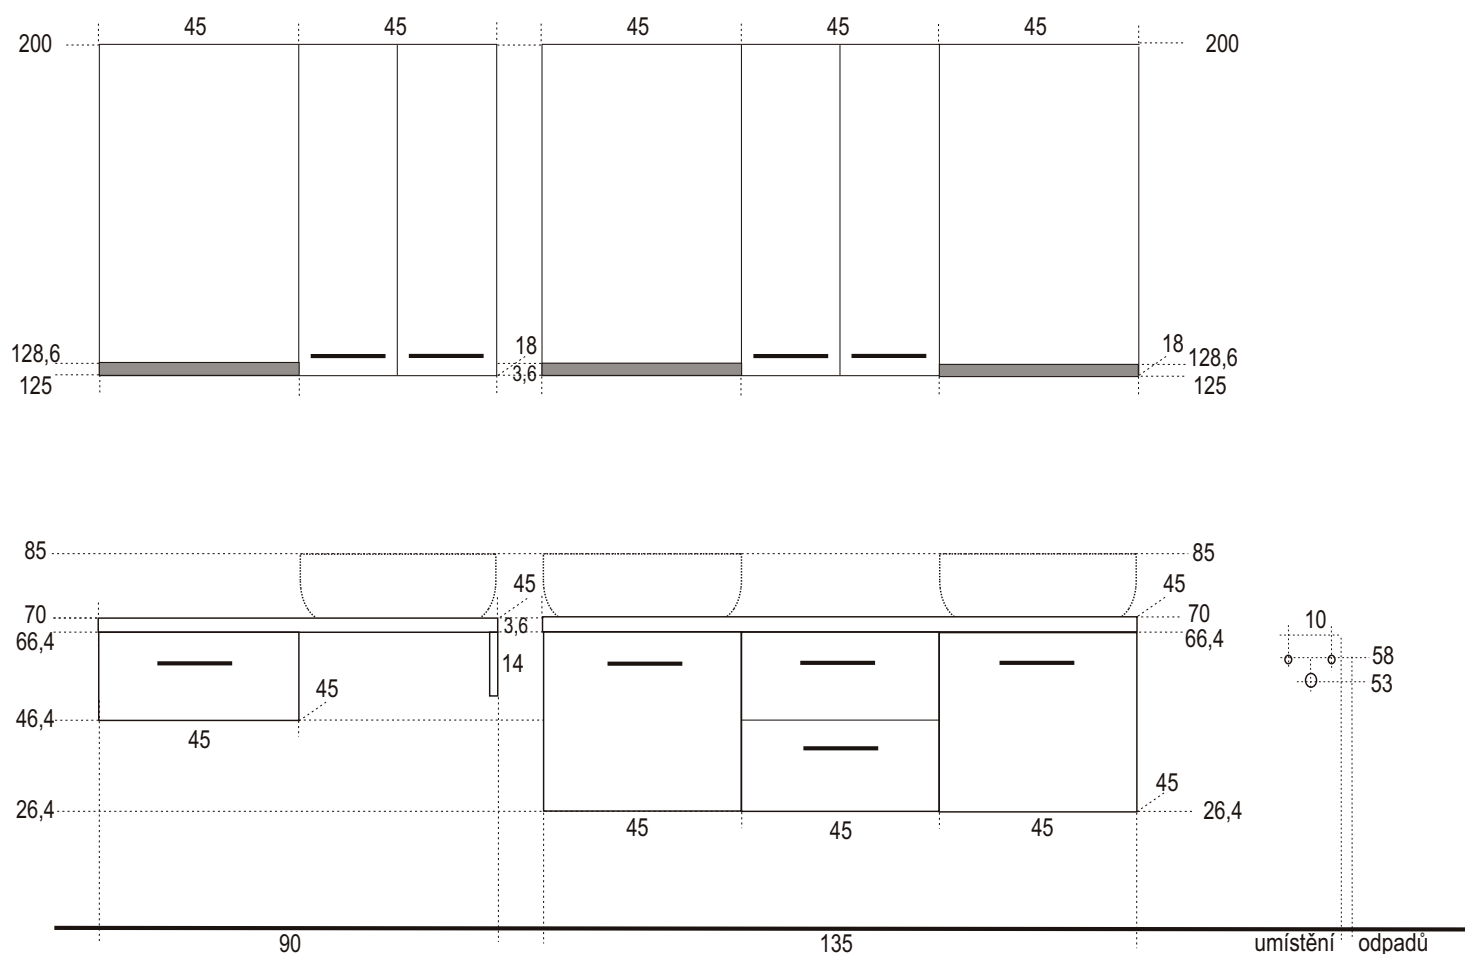

ČELNÍ POHLED NA KOUPELNOVOU SÉRII:

SPINEL